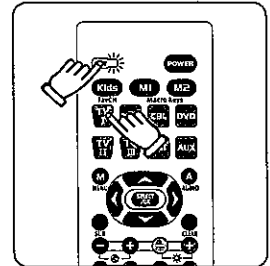

### A. Code Input Method

Manually turn on the machine you want to remotely control such as TV and VCR. Find the brand of the machine out of the code list, and start setting with the first code under the brand. Repeat steps 2-5 until an appropriate code is found for the machine. If no code enables your remote control to work normally, or the brand of your machine is not on the code list, please turn to B/C method.

4. Input the four-digit codes that you've found in sequence;

Comments: The indicator light will twinkle after input of each digit.

5. The indicator light will go out after completion of code inputting.

### B. Manually Search Code

1. Manually turn on the machine you want to remotely control such as TV and VCR, and aim your remote control at the receiving window of the machine.

2. Hold SET button, and then press Type Select button, for example, press SET+TV1 buttons to set the first TV.

5. Press POWER button repeatedly until you have turned off/on the machine you want to remotely control, and then press Type Select button you have pressed at step 2.

The indicator light goes out

6. Turn on the machine again that you have just turned off, and check whether other buttons work normally. If yes, setting is successful; if no, please repeat steps 2-5 until you find the suitable code for your machine.