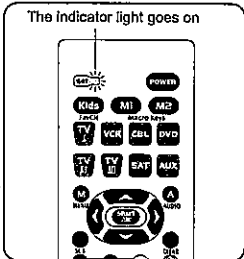

3. After the indicator light goes on, release the two buttons simultaneously.