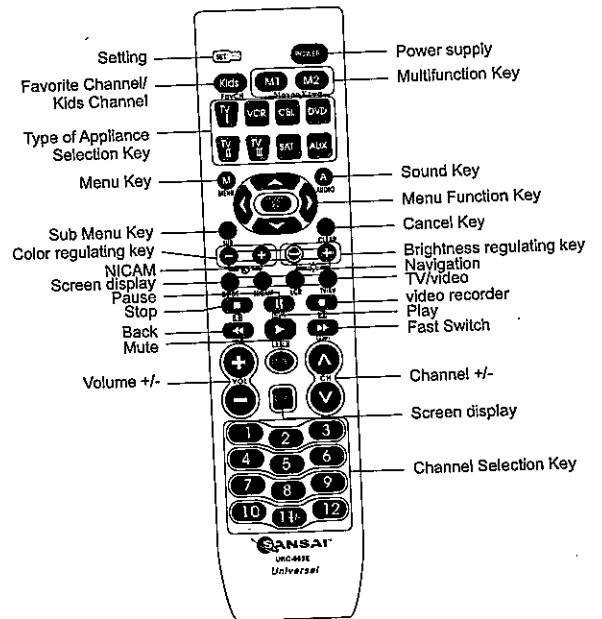

URC-969E

(English)

8 In 1 Universal Remote Control

NOTE: Thanks for using this remote control! Please follow the steps below to set your remote control before use, and reserve the User Manual for future setting.

Product Introduction

URC-969E is a new type of universal remote control, and allows easy setting. It can remotely control eight of your home appliances, including TV/TEXT (three sets), VCR (one set), CBL (SAT), SAT (CBL) DVD, and AUX (CD, VCD, LD and DVD), with simple operations. It is an ideal choice for integrated remote control of multiple home appliances, and an advisable alternative in case of loss of, damage to, and replacement of existing remote controls.

Panel Description:

Battery Installation:

Open the battery cover, put in two new AA batteries (not attached) according to the "+/-" symbol inside the battery pack as shown in the figure.

Friendly Reminder

1. Do not use old and new batteries or batteries of different models at the same time.
  2. In the event of battery leakage, take out the batteries, wipe the battery compartment clean, and exchange new batteries.
  3. If this remote control is intended to be not in use for a long time, please remove the batteries.

- 1~6 ..... English
  7~12 ..... Espanol
  13~18 ..... Russian
  19~24 ..... Italian
  25~30 ..... Portugal
  31~52 ..... code form