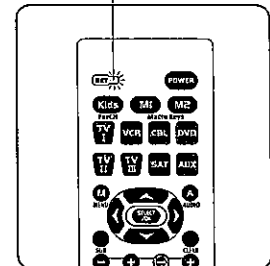

### A. Code Input Method

Manually turn on the machine you want to remotely control such as TV and VCR. Find the brand of the machine out of the code list, and start setting with the first code under the brand. Repeat steps 2-5 until an appropriate code is found for the machine. If no code enables your remote control to work normally, or the brand of your machine is not on the code list, please turn to B/C method.

### B. Manually Search Code

1. Manually turn on the machine you want to remotely control such as TV and VCR, and aim your remote control at the receiving window of the machine.

2. Hold SET button, and then press Type Select button, for example, press SET+TV1 buttons to set the first TV.

5. Press POWER button repeatedly until you have turned off/on the machine you want to remotely control, and then press Type Select button you have pressed at step 2.

The indicator light goes out

6. Turn on the machine again that you have just turned off, and check whether other buttons work normally. If yes, setting is successful; if no, please repeat steps 2-5 until you find the suitable code for your machine.