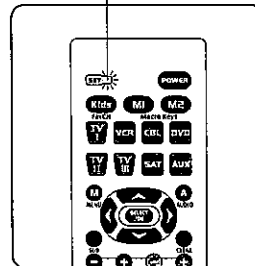

3. After the indicator light goes on, release the two buttons simultaneously.

The indicator light goes on