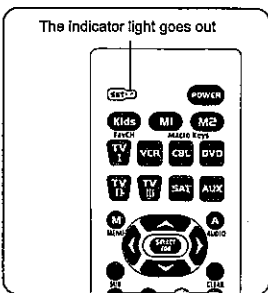

### A. Code Input Method

Manually turn on the machine you want to remotely control such as TV and VCR. Find the brand of the machine out of the code list, and start setting with the first code under the brand. Repeat steps 2-5 until an appropriate code is found for the machine. If no code enables your remote control to work normally, or the brand of your machine is not on the code list, please turn to B/C method.

1. Find the first code of the machine you want to control out of the code list, for example, 0026, if your first TV bears the brand of AWA.
2. Hold SET button, and then press Type Select button, for example, press SET+TV1 buttons to set the first TV.

TV	
AWA	(0026)0027,0033, 0159,0160,0168, 0175,0189,0220, 0275,0277,0278, 0293,0299,0309, 0323
Axxion	0026,0033,0262
Baihua	0039
Baird	0031,0162,0306

3. After the indicator light goes on, release the two buttons simultaneously.

### B. Manually Search Code

1. Manually turn on the machine you want to remotely control such as TV and VCR, and aim your remote control at the receiving window of the machine.

2. Hold SET button, and then press Type Select button, for example, press SET+TV1 buttons to set the first TV.