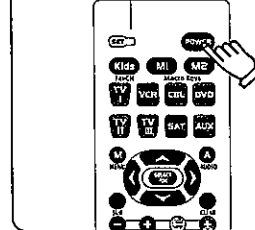

### A. Code Input Method

Manually turn on the machine you want to remotely control such as TV and VCR. Find the brand of the machine out of the code list, and start setting with the first code under the brand. Repeat steps 2-5 until an appropriate code is found for the machine. If no code enables your remote control to work normally, or the brand of your machine is not on the code list, please turn to B/C method.

### B. Manually Search Code

1. Manually turn on the machine you want to remotely control such as TV and VCR, and aim your remote control at the receiving window of the machine.

2. Hold SET button, and then press Type Select button, for example, press SET+TV1 buttons to set the first TV.

3. After the indicator light goes on, release the two buttons simultaneously.

The indicator light goes on

4. Press SET button again and release it, and the indicator light will start twinkling.

The indicator light twinkles

5. Press POWER button repeatedly until you have turned off/on the machine you want to remotely control, and then press Type Select button you have pressed at step 2.

The indicator light goes out

6. Turn on the machine again that you have just turned off, and check whether other buttons work normally. If yes, setting is successful; if no, please repeat steps 2-5 until you find the suitable code for your machine.